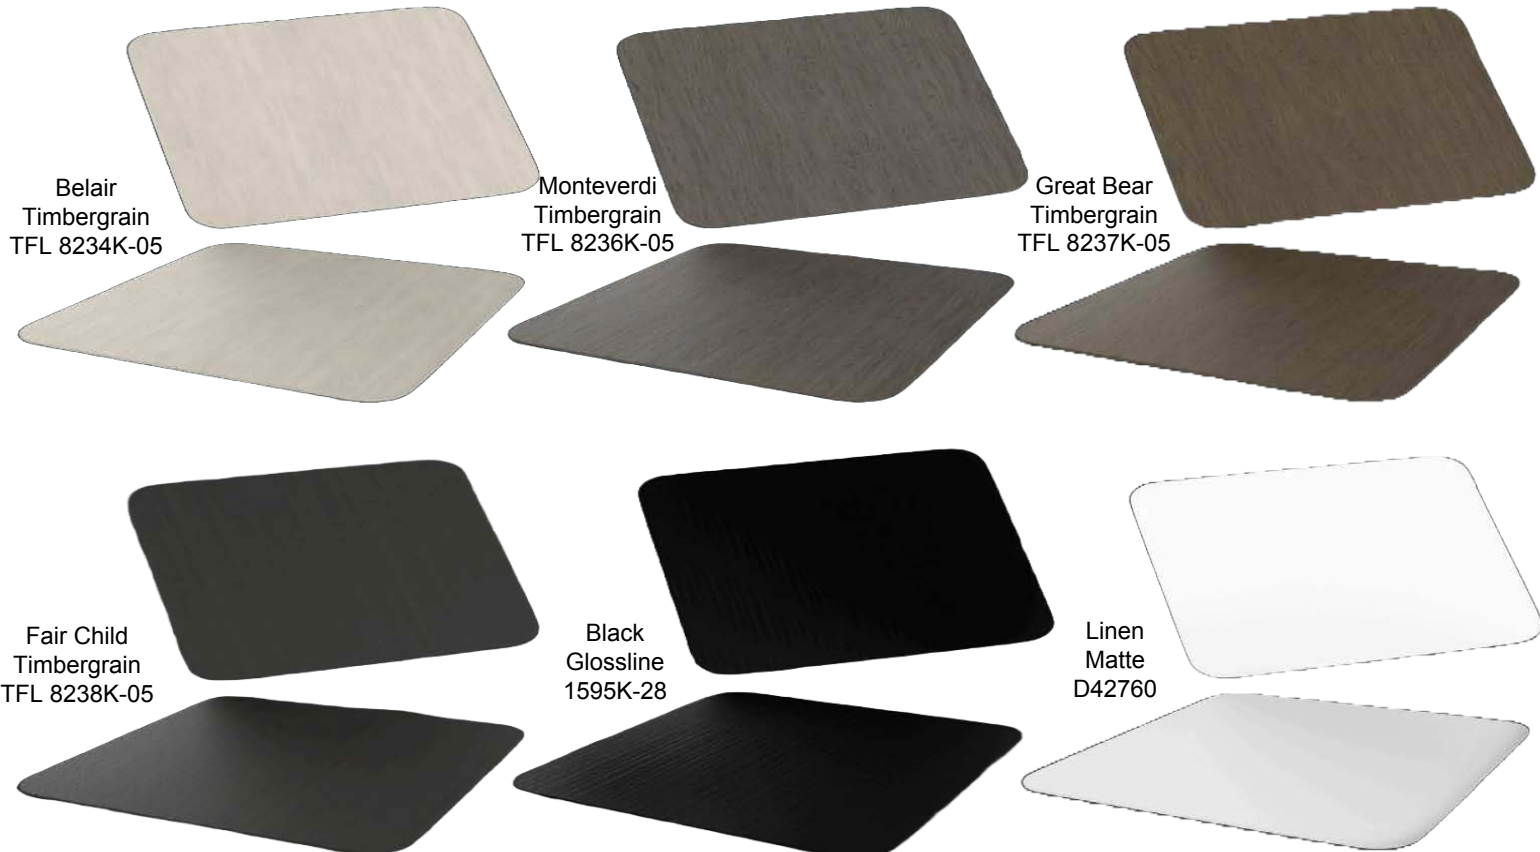

Essentials Saddle

Essentials Champagne

Hardware

Latta Brushed Gold

Latta Brushed Black

Latta Brushed Silver

Laminate

Belair
Timbergrain
TFL 8234K-05

PS Custom Finish Options

Laminate

Curved Manicure Table Graded-In

Avonite

Glass

PS Custom Upholstery Options

NATURSOFT™ (Graded-In) - 100% PU

NT WHITE