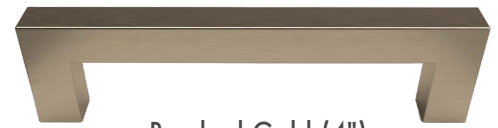

BAR PULL

Brushed Silver (6 1/2")

Brushed Gold (7 1/4")

Brushed Black (7 1/4")

MODERE

Brushed Silver (4")

Brushed Gold (4")

Brushed Black (4")